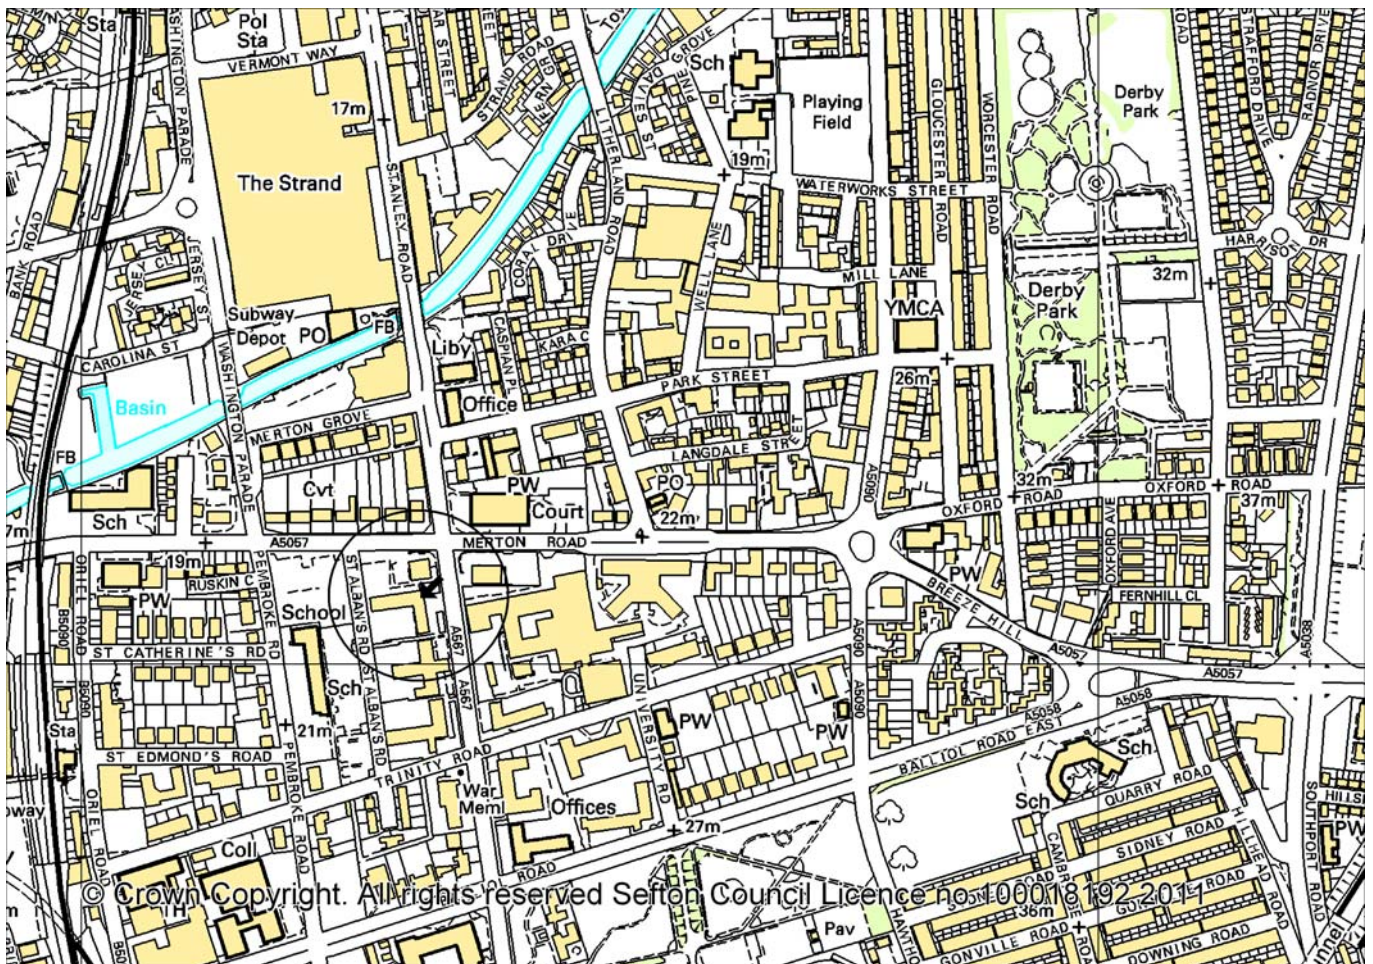

Merseyside EAS - Location and Directions

Merseyside
Environmental
Advisory Service

1st Floor
Merton House
Stanley Road
Bootle
L20 3DL

By Car:

From the end of the M58:

1. Depart M58
2. Bear left onto A5036
3. Turn left onto A5038 / Netherton Way
4. Turn right to stay on A5038 / Bailey Drive
5. At roundabout, take 3rd exit onto Linacre Lane
6. At roundabout, take 4th exit onto A566 / Linacre Lane
7. Turn left onto A5090 / Hawthorne Road
8. Enter roundabout
9. Take A5057 / Merton Road
10. Turn left onto A567 / Stanley Road
11. Arrive at Merton House, L20 3DL, on the right

The last intersection is Trinity Road. If you reach A5058 / Balliol Road, you've gone too far.

From the M57, Junction 4:

1. Depart slip road
2. At roundabout, take 3rd exit onto A580 / Moorgate Road
3. Turn left to stay on A580 / East Lancashire Road
4. Turn left to stay on A580 / Townsend Avenue
5. Make a U-turn at Faversham Road
6. Turn left to stay on A580 / East Lancashire Road
7. Bear right onto A5058 / Queens Drive Walton
8. Turn right onto A5057 / Breeze Hill
9. Enter roundabout
10. Take A5057 / Merton Road
11. Turn left onto A567 / Stanley Road
12. Arrive at Merton House, L20 3DL, on the right

The last intersection is Trinity Road. If you reach A5058 / Balliol Road, you've gone too far

From the end of the M53:

1. Depart M53
2. Keep straight toward Kingsway Tunnel, Stop for toll booth
3. At exit Kingsway Tunnel, take slip road left for A59 / Scotland Road
4. Keep left onto A567 / Stanley Road
5. Arrive at Merton House, L20 3DL, on the left

The last intersection is Trinity Road. If you reach A5058 / Balliol Road, you've gone too far.

By Public Transport:

The nearest Merseyrail Train Station is Bootle Oriel Road:

1. Turn right out of Station onto Oriel Road toward Trinity Road
2. Turn left onto Trinity Road
3. Turn left onto A567 / Stanley Road
4. Arrive at Merton House, L20 3DL, on the left.