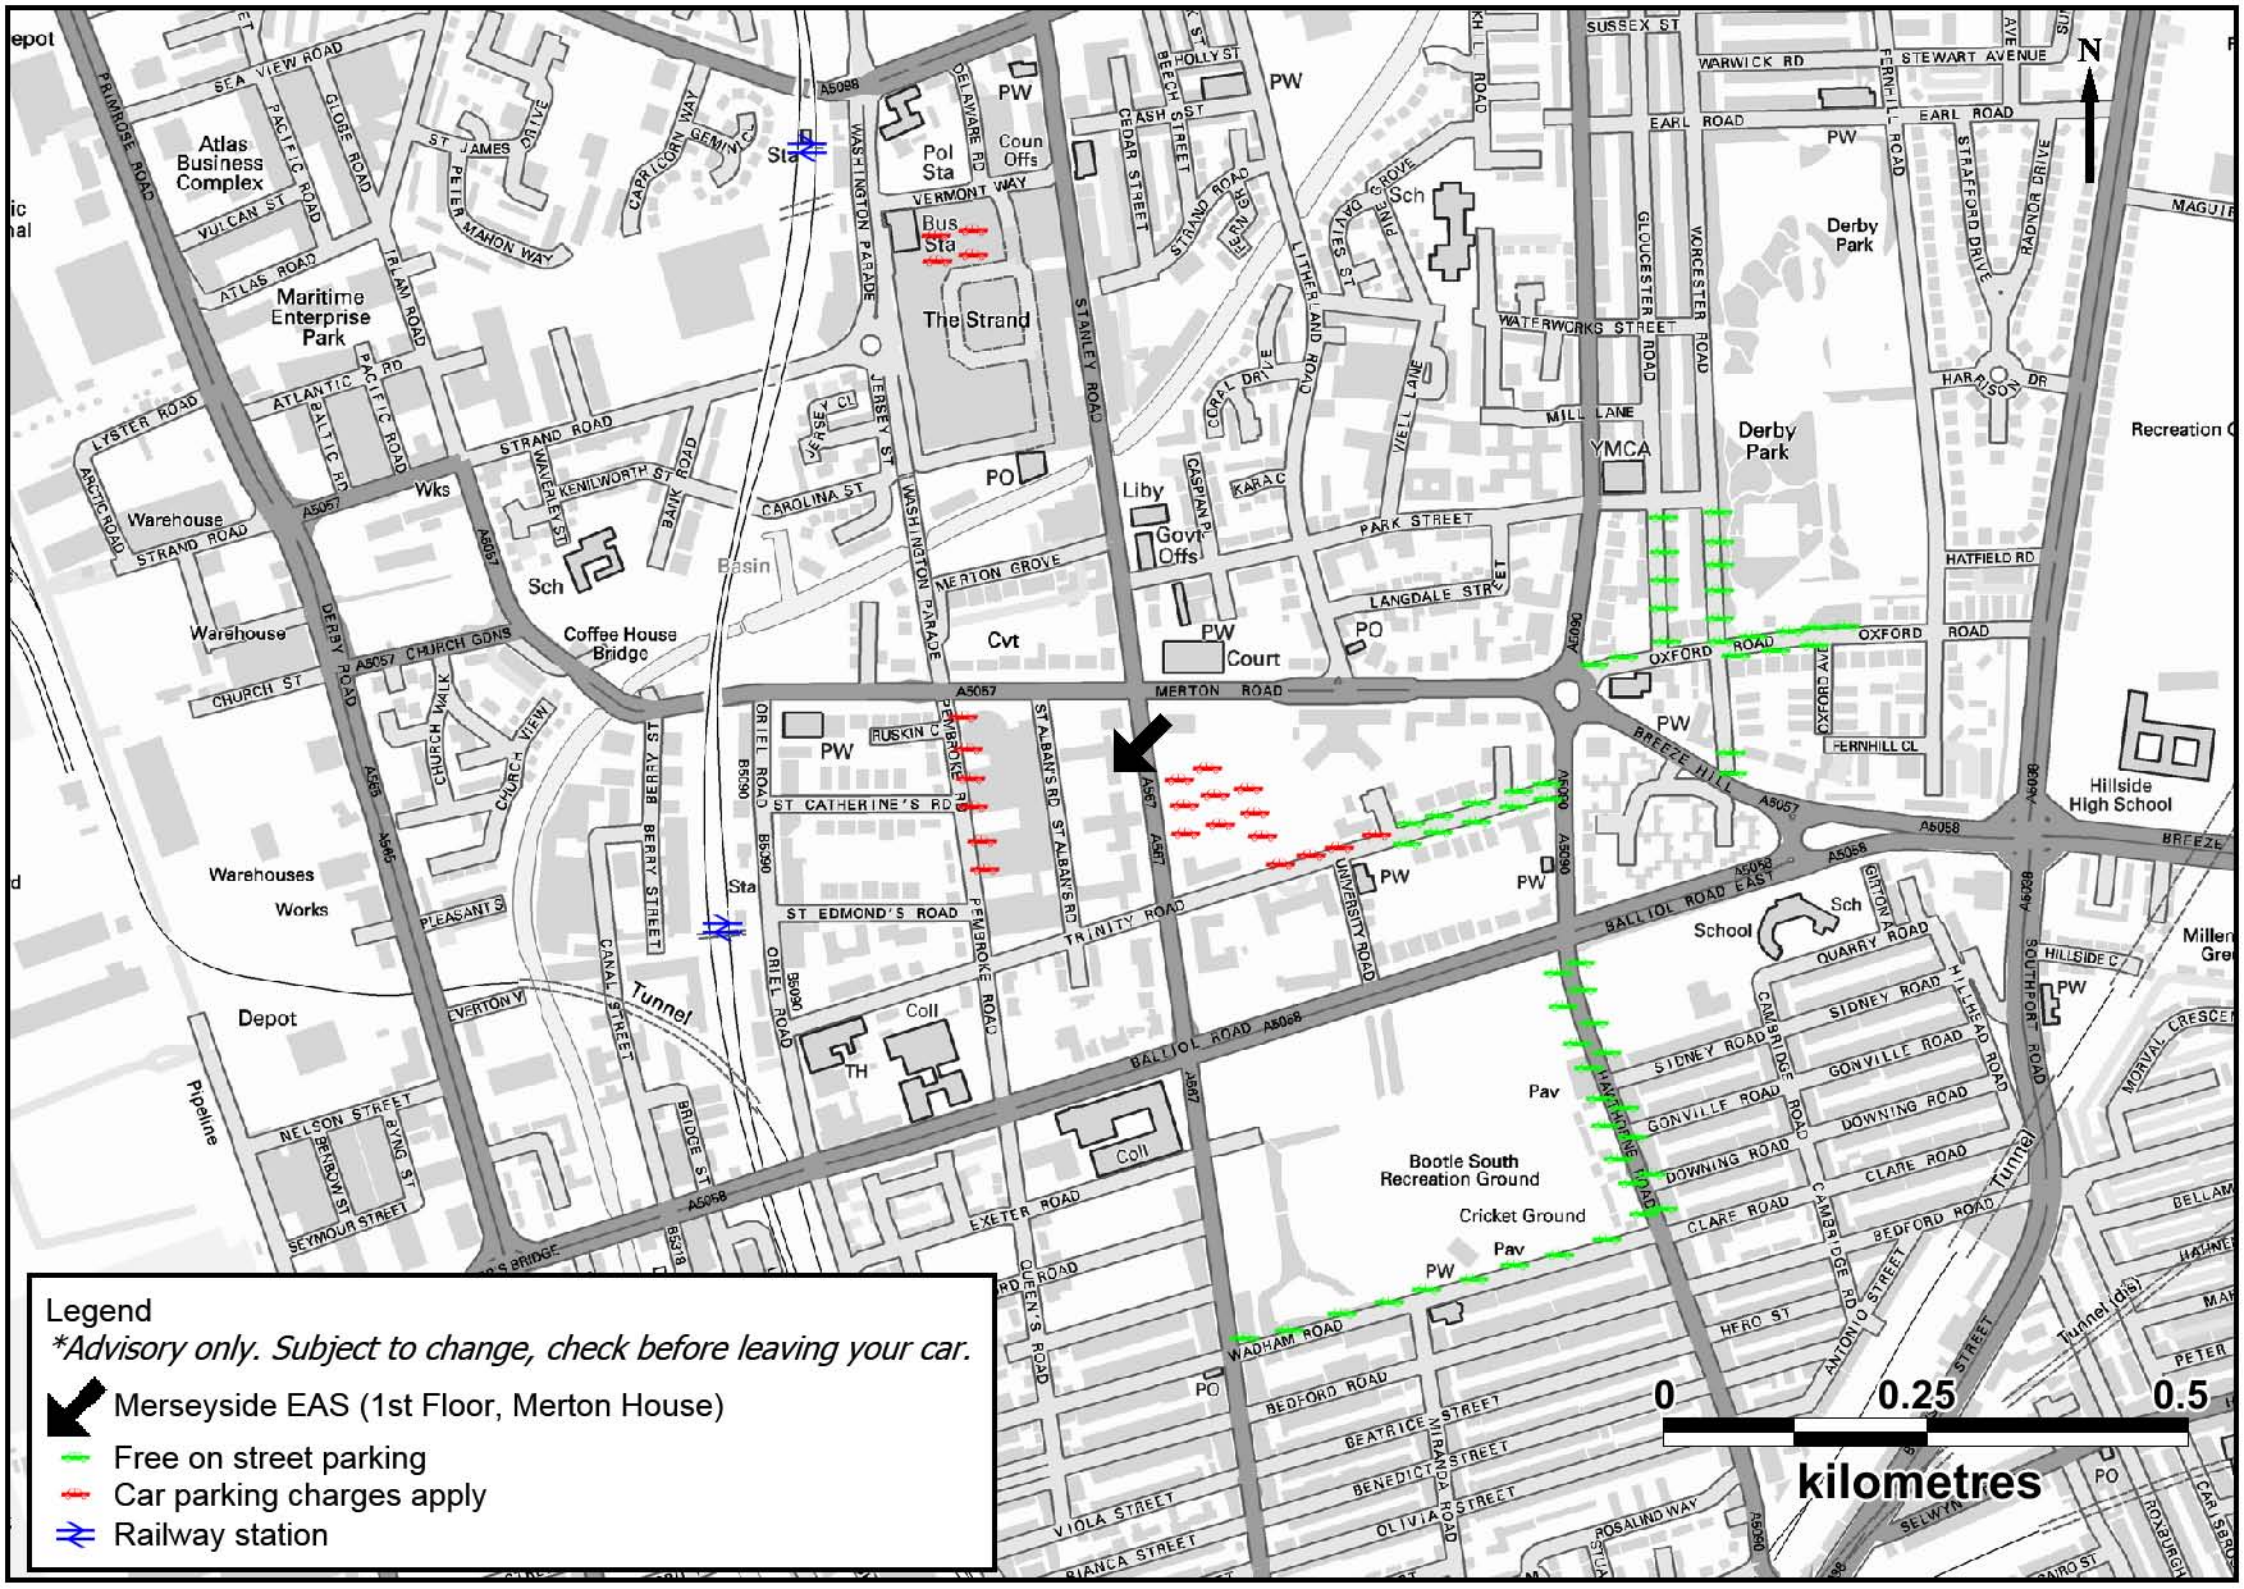

Legend

*Advisory only. Subject to change, check before leaving your car.

- Merseyside EAS (1st Floor, Merton House)
- Free on street parking
- Car parking charges apply
- Railway station